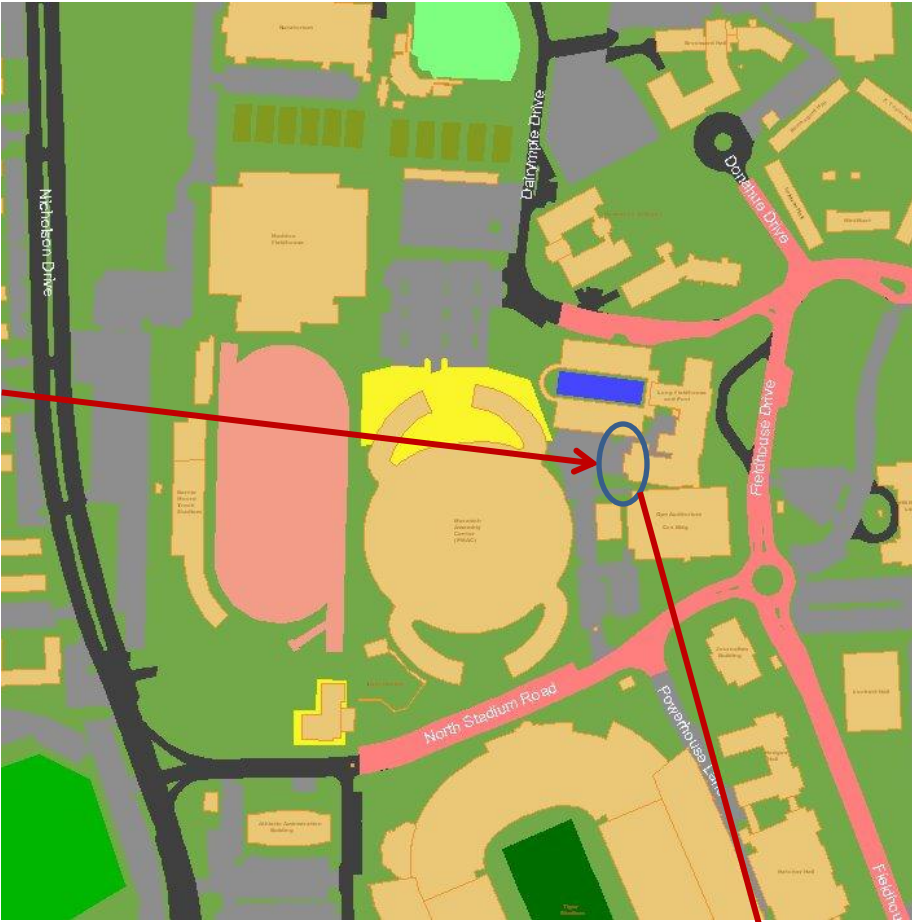

# Map to Dr. Van Gemmert's office and the Fine Motor Control and Learning Laboratory

Enter door on the left at the back of The HP Long Fieldhouse (across from the Maravich Assembly Center/ Basketball stadium)